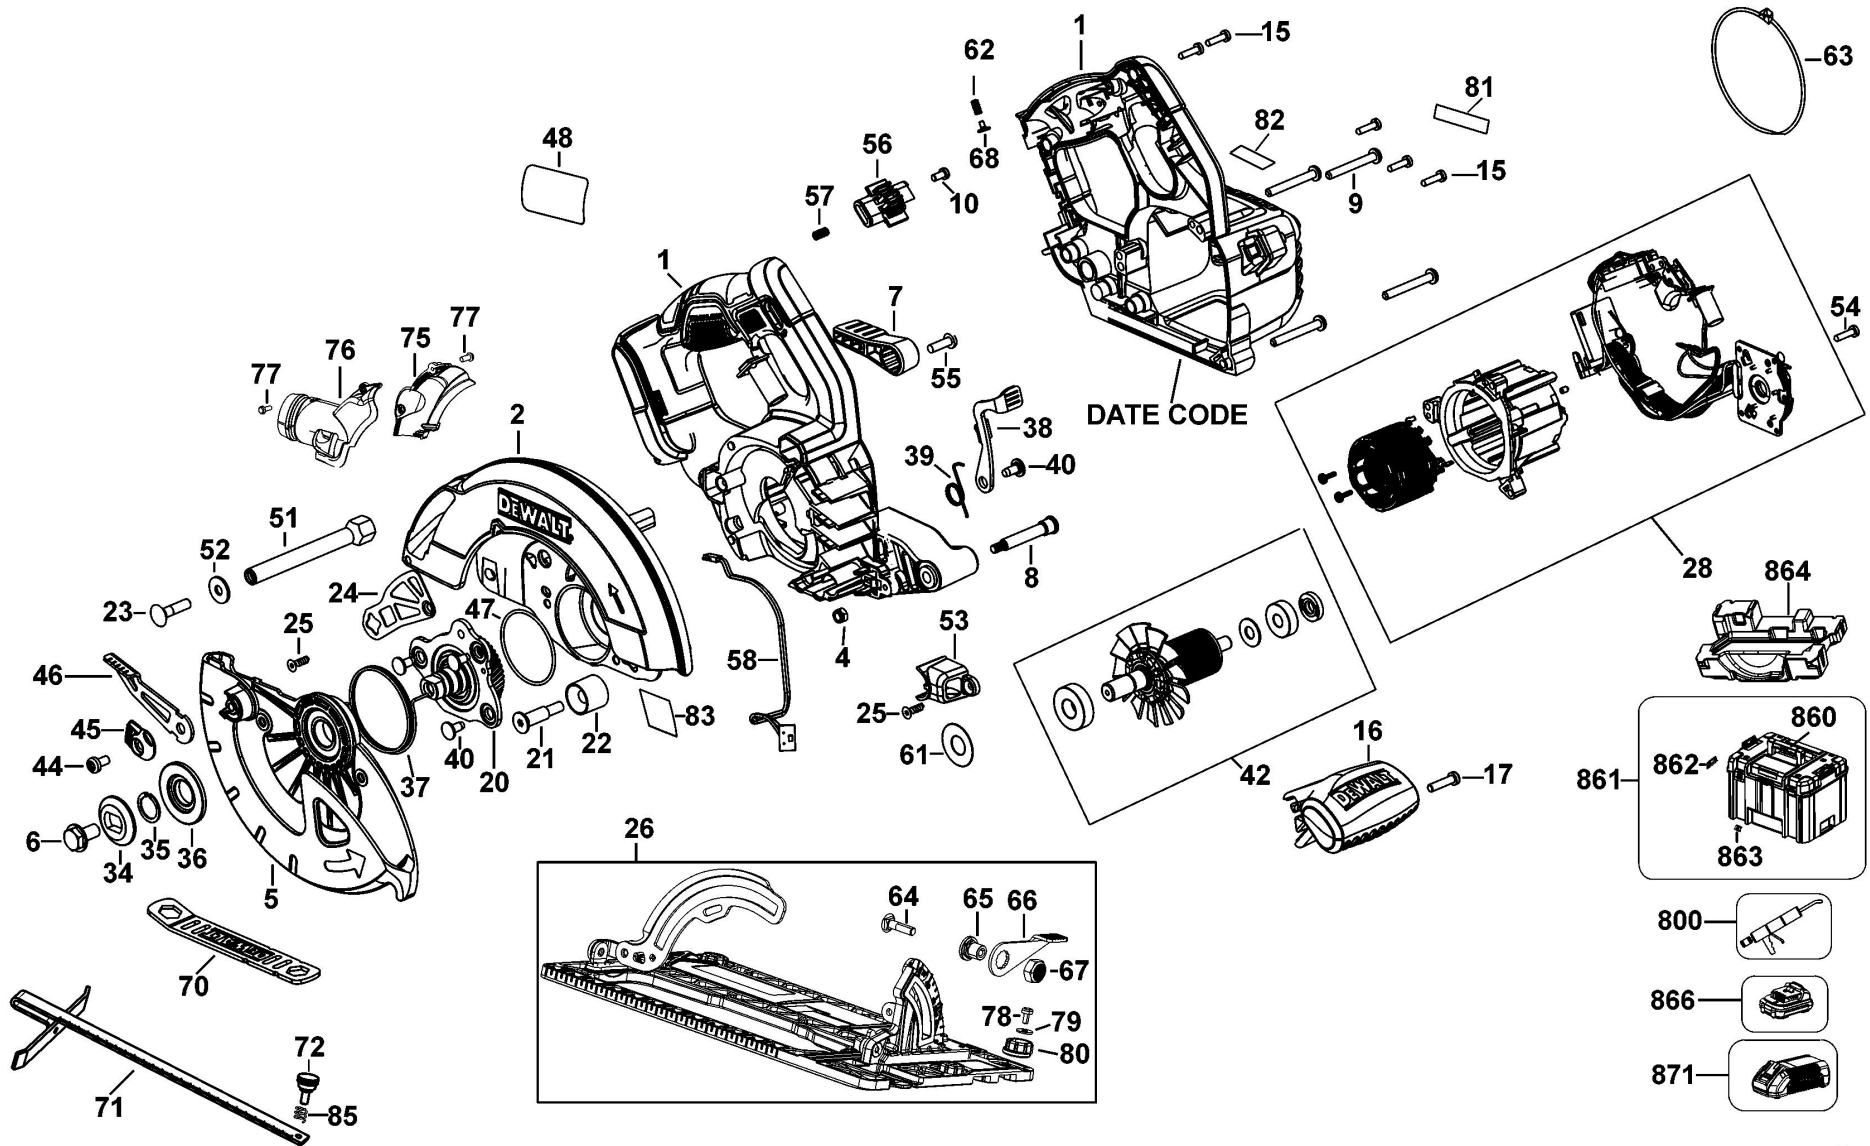

DCS572 CORDLESS CIRCULAR SAW 1

Parts List DCS572 CORDLESS CIRCULAR SAW 1

Item	Part Number	Qty	Part Description	General Description	Other Info	Repair Inst	Markets
1	N462731	1	CLAMSHELL SET			No	QW
2	N499337	1	GEARCASE SA			No	QW
4	N123103	1	STOP NUT			No	QW
5	N378852	1	GUARD LOWER			No	QW
6	145344-00	1	SCREW			No	QW
7	N419350	1	LEVER			No	QW
8	N099101	1	BOLT			No	QW
9	330045-19	4	SCREW			No	QW
10	330019-10	1	SCREW			No	QW
15	330019-03	7	SCREW			No	QW
16	N115554	1	HANDLE			No	QW
17	330019-13	1	SCREW	M4X19 T20		No	QW
20	N472351	1	SPINDLE SA			No	QW
21	N086135	1	SCREW			No	QW
22	381066-00	1	BUMPER			No	QW
23	098128-90	1	CARRIAGE BOLT			No	QW
24	N135988	1	STRAP			No	QW
25	593515-00	2	SCREW			No	QW
26	N257219	1	SHOE SA			No	QW
28	N863841	1	SERVICE KIT			No	QW
34	145343-01	1	WASHER OUTER CLAMP			No	QW
35	N120426	1	RETAINER			No	QW
36	N084137	1	WASHER INNER CLAMP			No	QW
37	N100006	1	SPRING			No	QW
38	N090570	1	LEVER LOCK			No	QW
39	N100123	1	SPRING			No	QW
40	385915-04	4	SCREW			No	QW
42	N863841	1	SERVICE KIT			No	QW
44	098094-13	1	SCREW			No	QW
45	N094953	1	LEVER			No	QW
46	N086628	1	LEVER			No	QW
47	N361499	1	O RING			No	QW